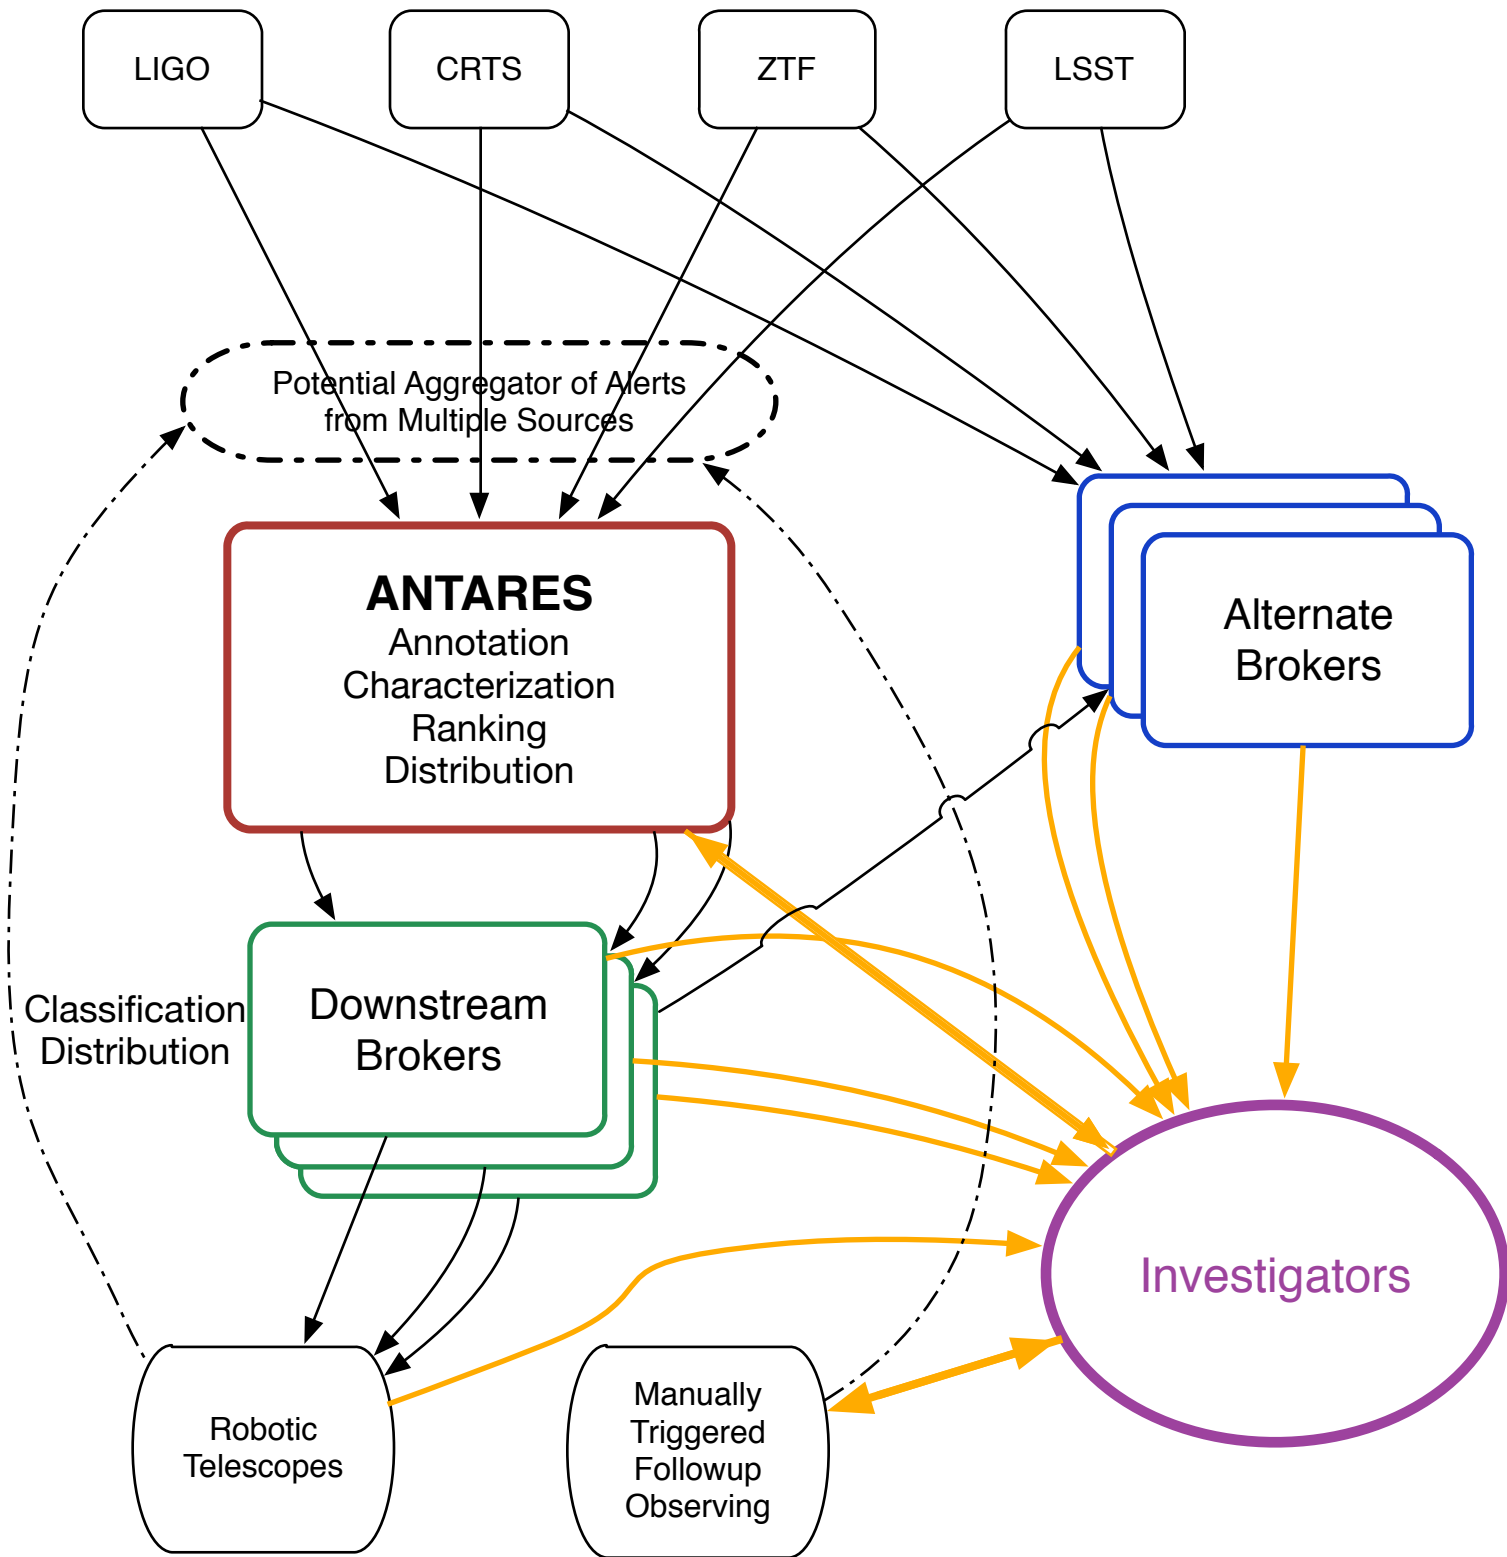

ANTARES Environment

ALERT GENERATORS: Difference Imaging, Real/Bogus & Moving Object Assessment

System Data Flow
Info to/from Investigators
Feedback