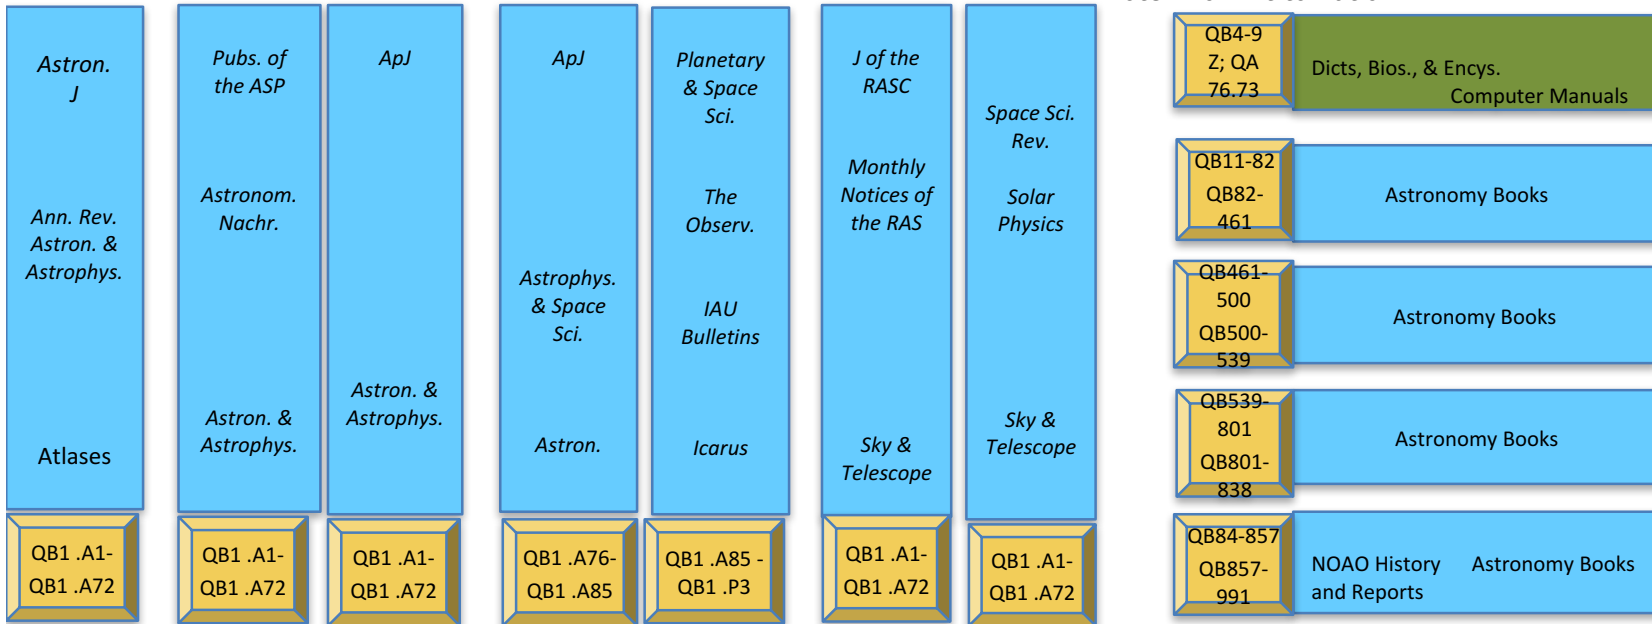

Note: No Exit to Patio

Pre-1996 Catalog

Public Computer / Access to Online Library Resources and Catalog

Reference Material

Reading and Discussion Area with Chairs

Writing Center (dictionaries, style manuals, writing books, thesauri)

Tables for Study and Collaborative Meetings

Check-out Box

White board

Current Journals

See Librarian for Historical Collection Observatory Pubs.(QB4)

Library Office

Book Return

Public Printer and Scanner

New Arrivals

Stairs Entrance

Main Floor

NOIRLab Publications Bulletin Board

Library News and Information Bulletin Board

NOIRLab Tucson Headquarters Library

Astronomy Journals (QB1)
Astronomy Books (QB6-999)
Reference Material
Online Catalog

History
Current Journals
New Arrivals
Writing Center