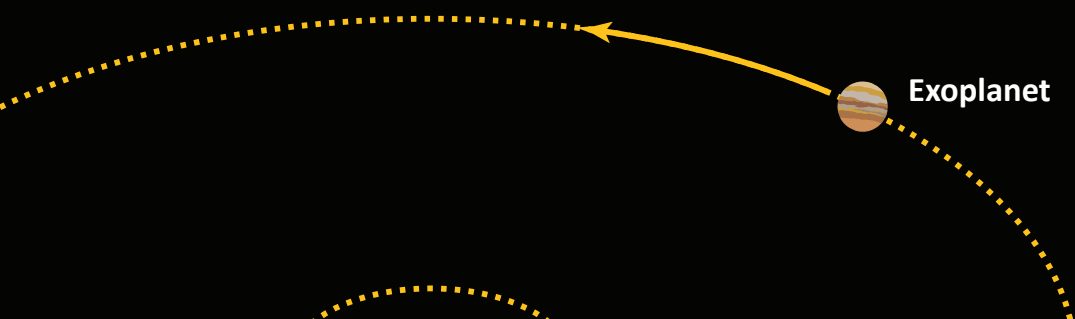

Low Mass Planets Cause Slow Stellar Wobble

Host Star

Exoplanet

Sun's Wobble Speed Due to

Jupiter

29 mph

Earth

0.23 mph