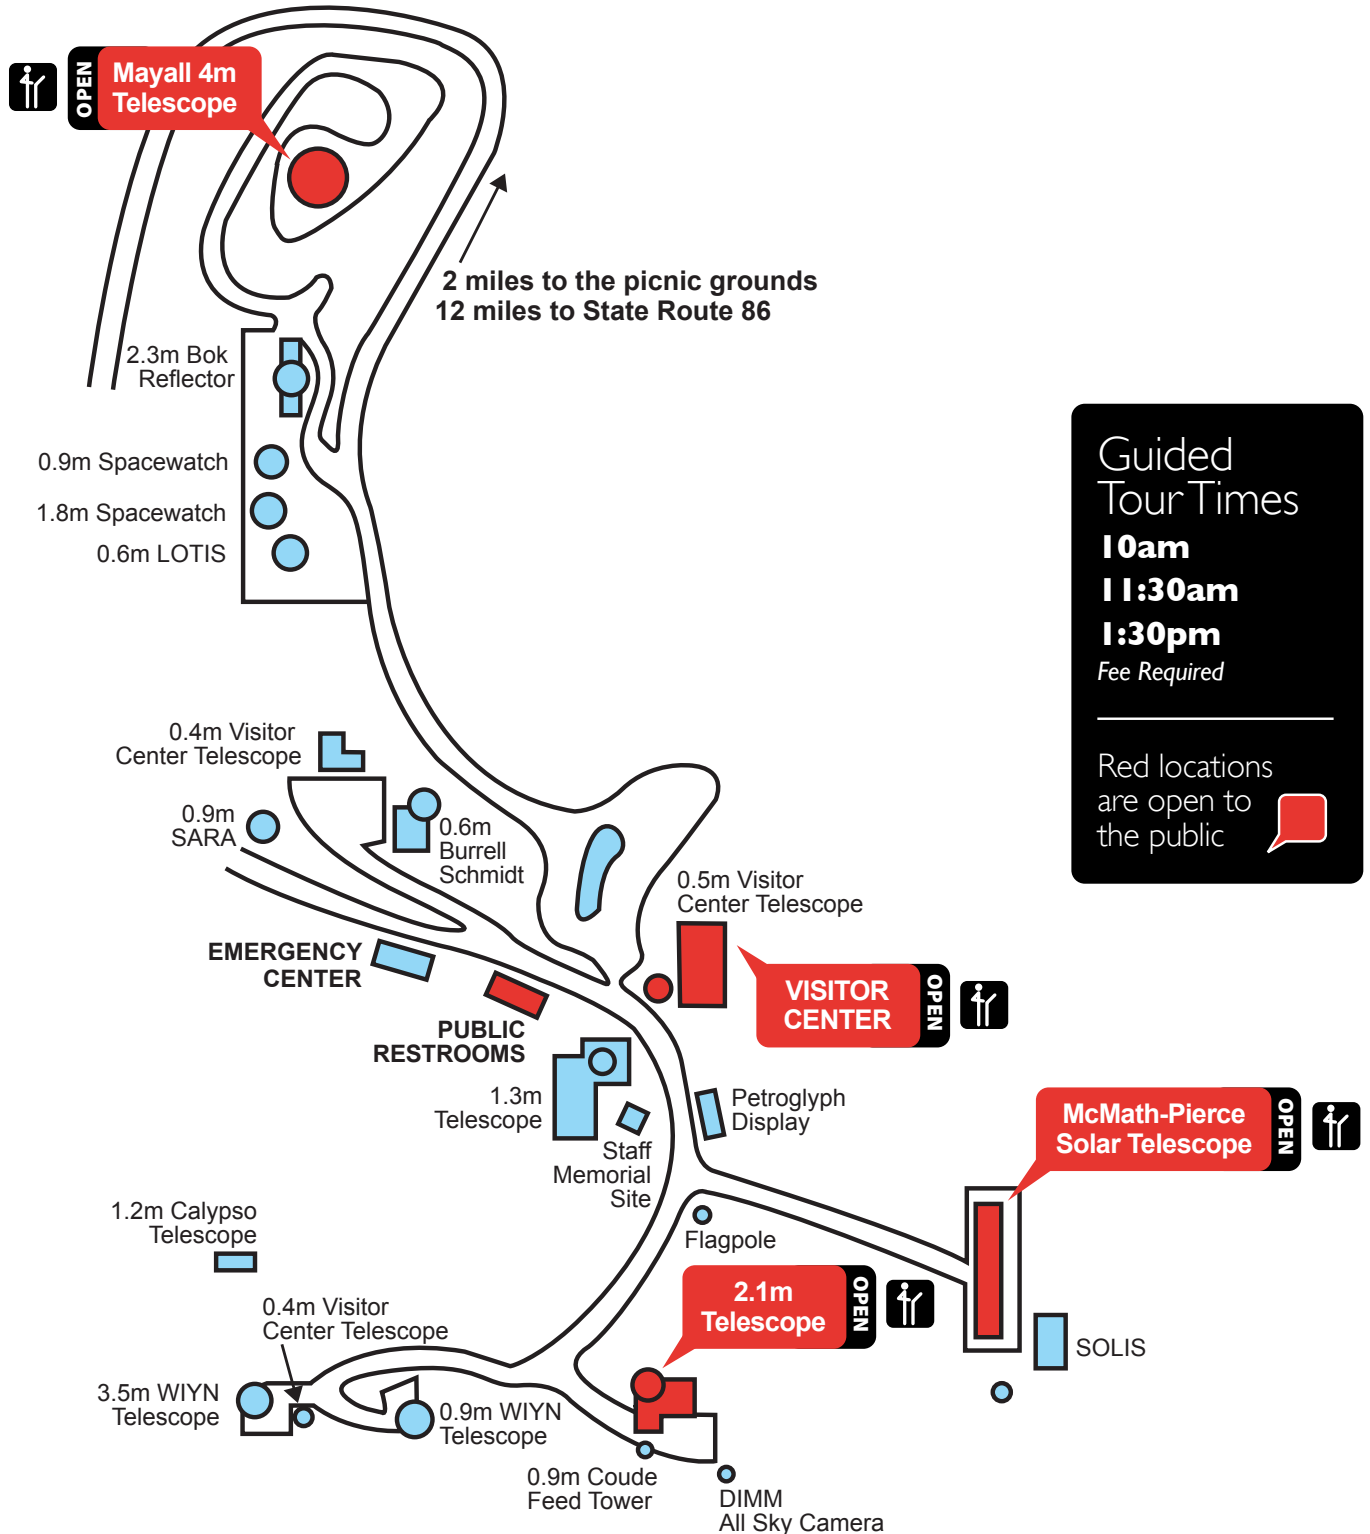

Kitt Peak National Observatory & National Solar Observatory

Walking Tour Map

*Map is not to scale