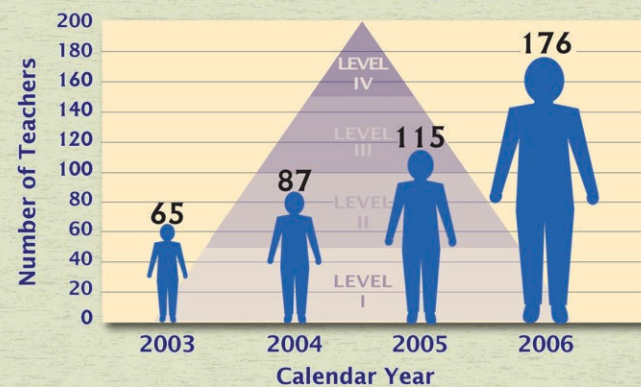

Edward Teller Education Center

A University of California and Lawrence Livermore National Laboratory Collaboration

PROVIDING TEACHERS WITH WORLD-CLASS TRAINING

BIOTECHNOLOGY

FUSION & ASTROPHYSICS

ENERGY

Teacher Research Academy (2003-2006)