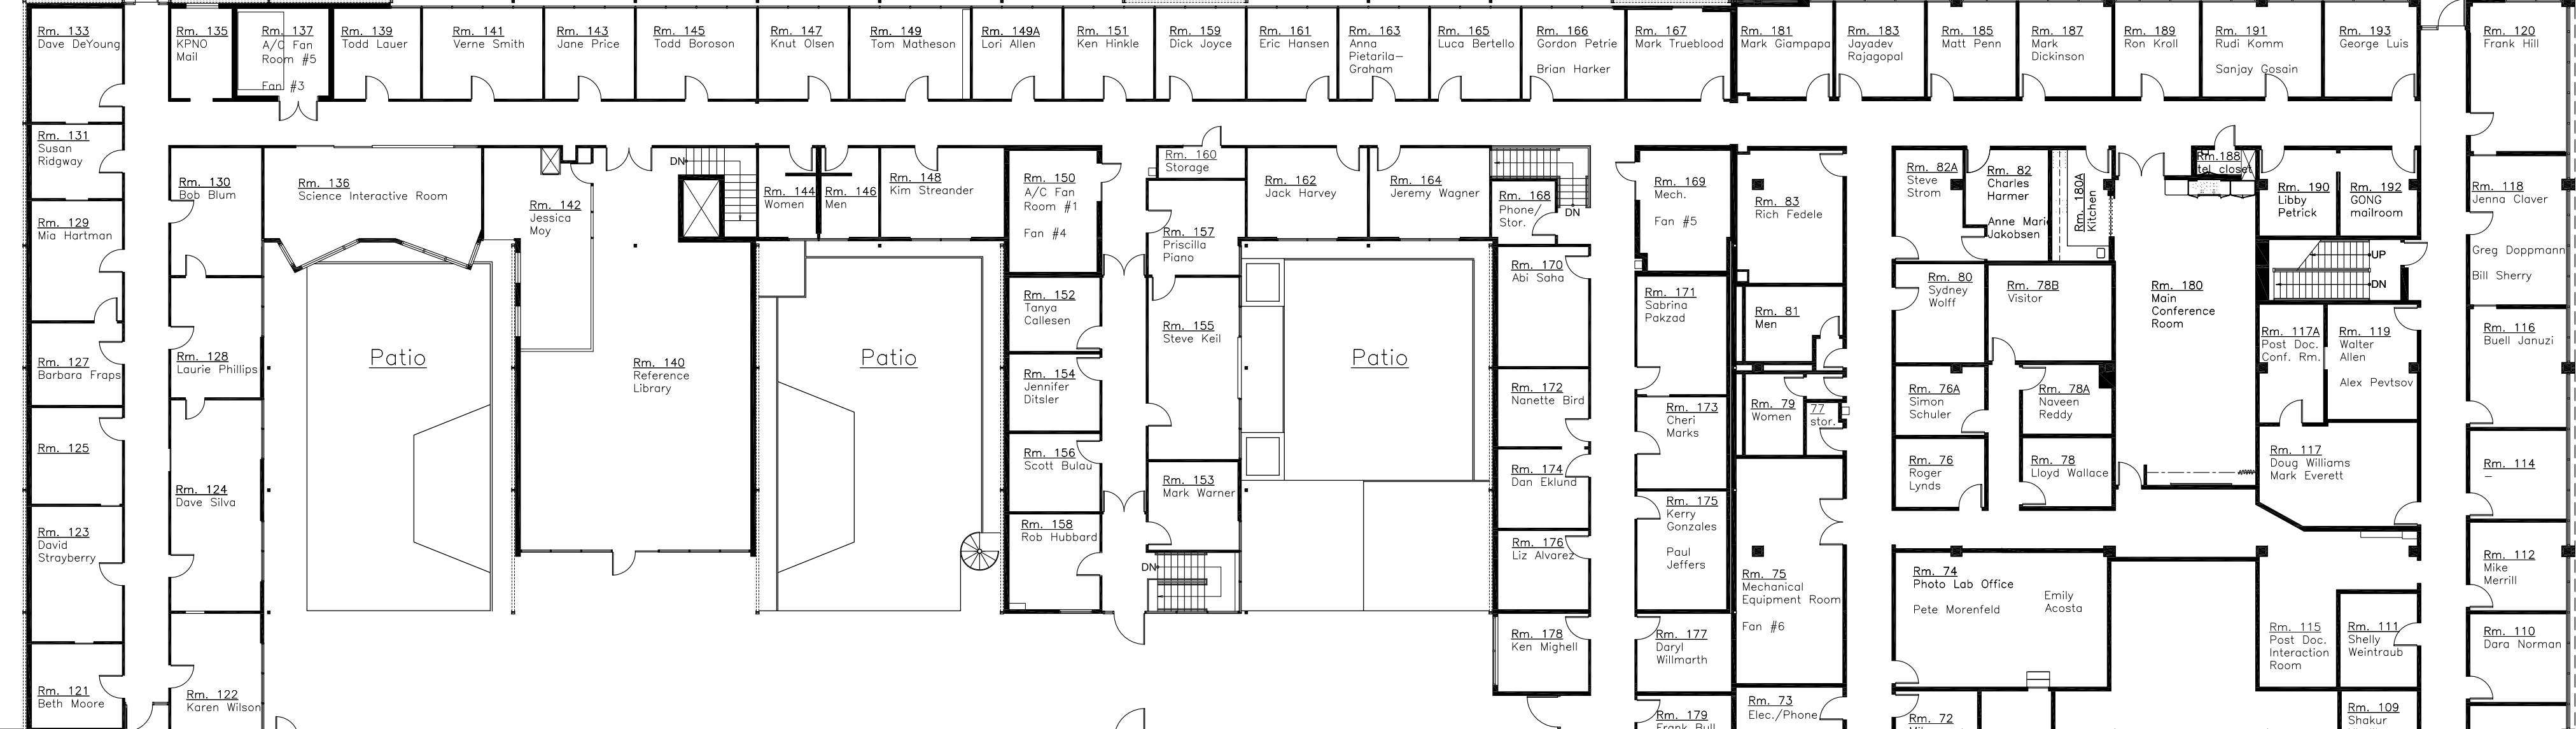

Second St.

Cherry Ave.

Warren Ave.

Main Building

East Wing

Engineering Building

CFO Building

Hawthorne St.

CFO Building

Service Yard & Parking

National Optical Astronomy Observatory  
 sht. 1  
 Main Headquarters Building  
 FIRST FLOOR  
 of 2  
 scale: 1/16"=1 ft. date: 06/21/2011