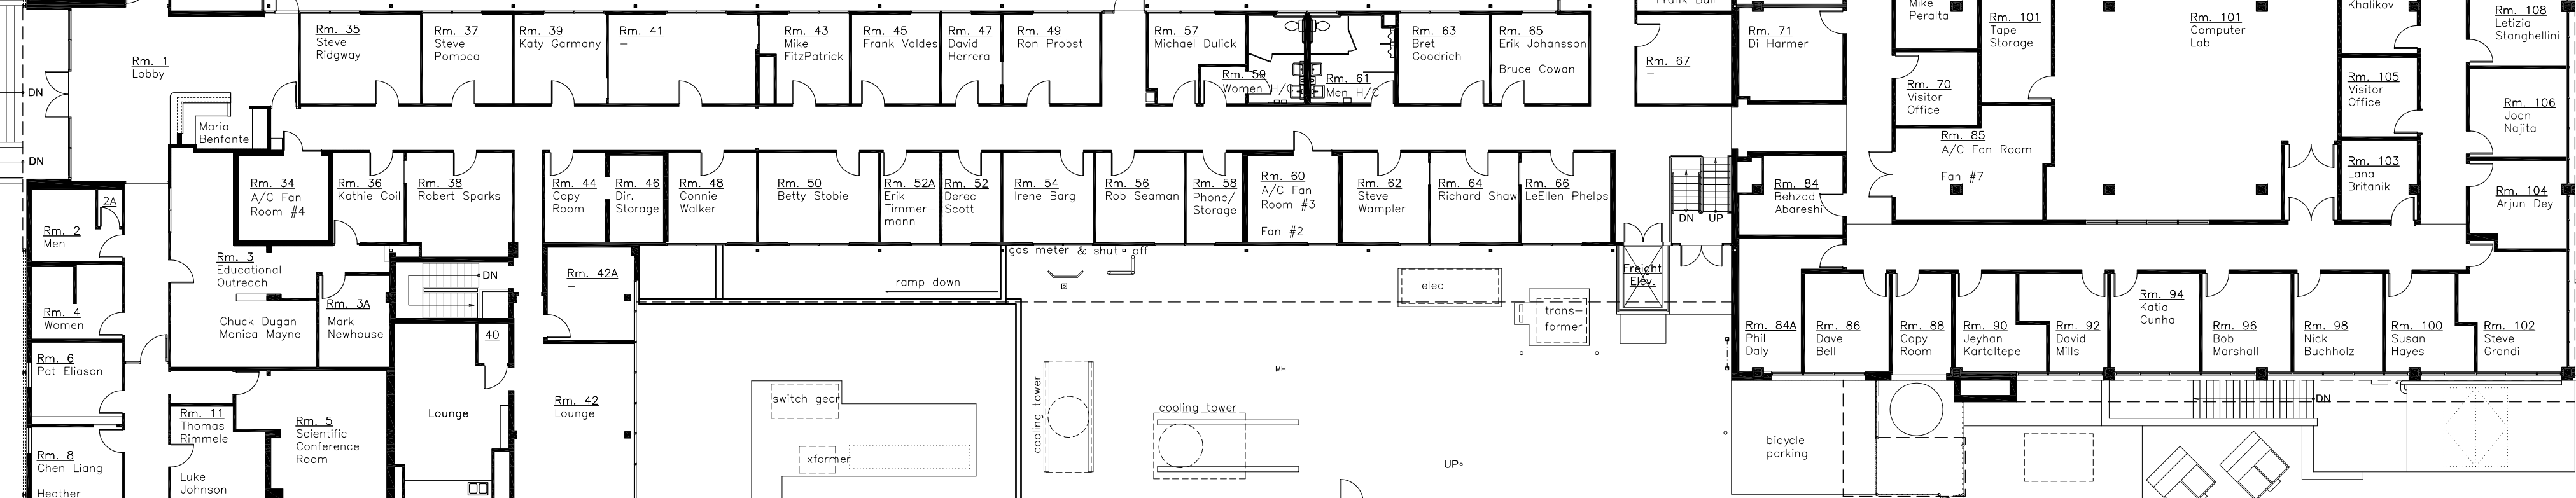

Second St.

Cherry Ave.

Warren Ave.

Main Building

East Wing

Engineering Building

CFO Building

Hawthorne St.

CFO Building

Service Yard & Parking

National Optical Astronomy Observatory  
 sht. 1  
 Main Headquarters Building  
 FIRST FLOOR  
 of 2  
 scale: 1/16"=1 ft. date: 06/21/2011